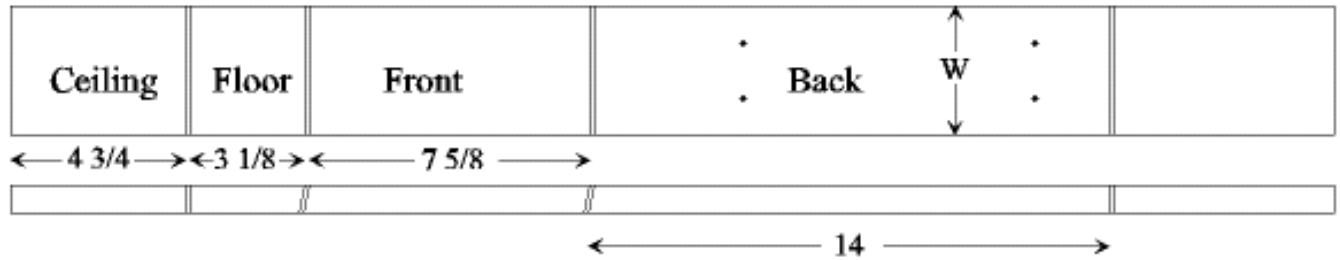

HUGHES SPARROW RESISTANT SLOT BOX

Designed by Loren Hughes
 1234 Tucker Beach Rd.
 Paris, IL 61944 Tel. 217-463-7175
 E-mail: lg Hughes@joink.com

North American Bluebird Society Approved

All angles are 11 degrees. W = Nominal 4" lumber (3 1/2 actual.) All wood from 1" stock (3/4 actual,) except cup made from 2 x 4 stock. Distance g = 1 1/4 inch.