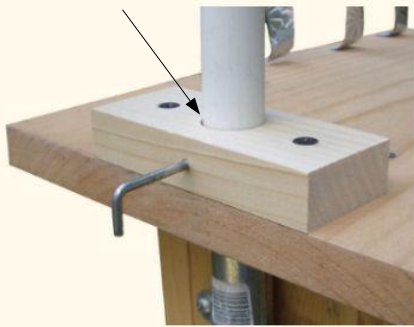

Mounting Options

Angle Bracket

7/8" dia. Hole for PVC post

Quick Mount/Dismount

Attach wood block to top of roof with screws. Angle screw secures pvc post and provides a quick mount/dismount system.

Wood Block

Attach wood block equal to dimension of roof overhang. Attach pvc post to block.

Sparrow Spooker

Install after first egg is laid and remove immediately after nestlings fledged.