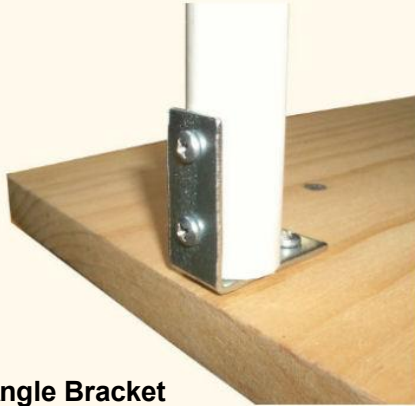

Mounting Options

Angle Bracket

7/8" dia. Hole for PVC post

Quick Mount/Dismount

Attach wood block to top of roof with screws. Angle screw secures pvc post and provides a quick mount/dismount system.

Wood Block

Attach wood block equal to dimension of roof overhang. Attach pvc post to block.

Sparrow Spooker

Install after first egg is laid and remove immediately after nestlings fledged.