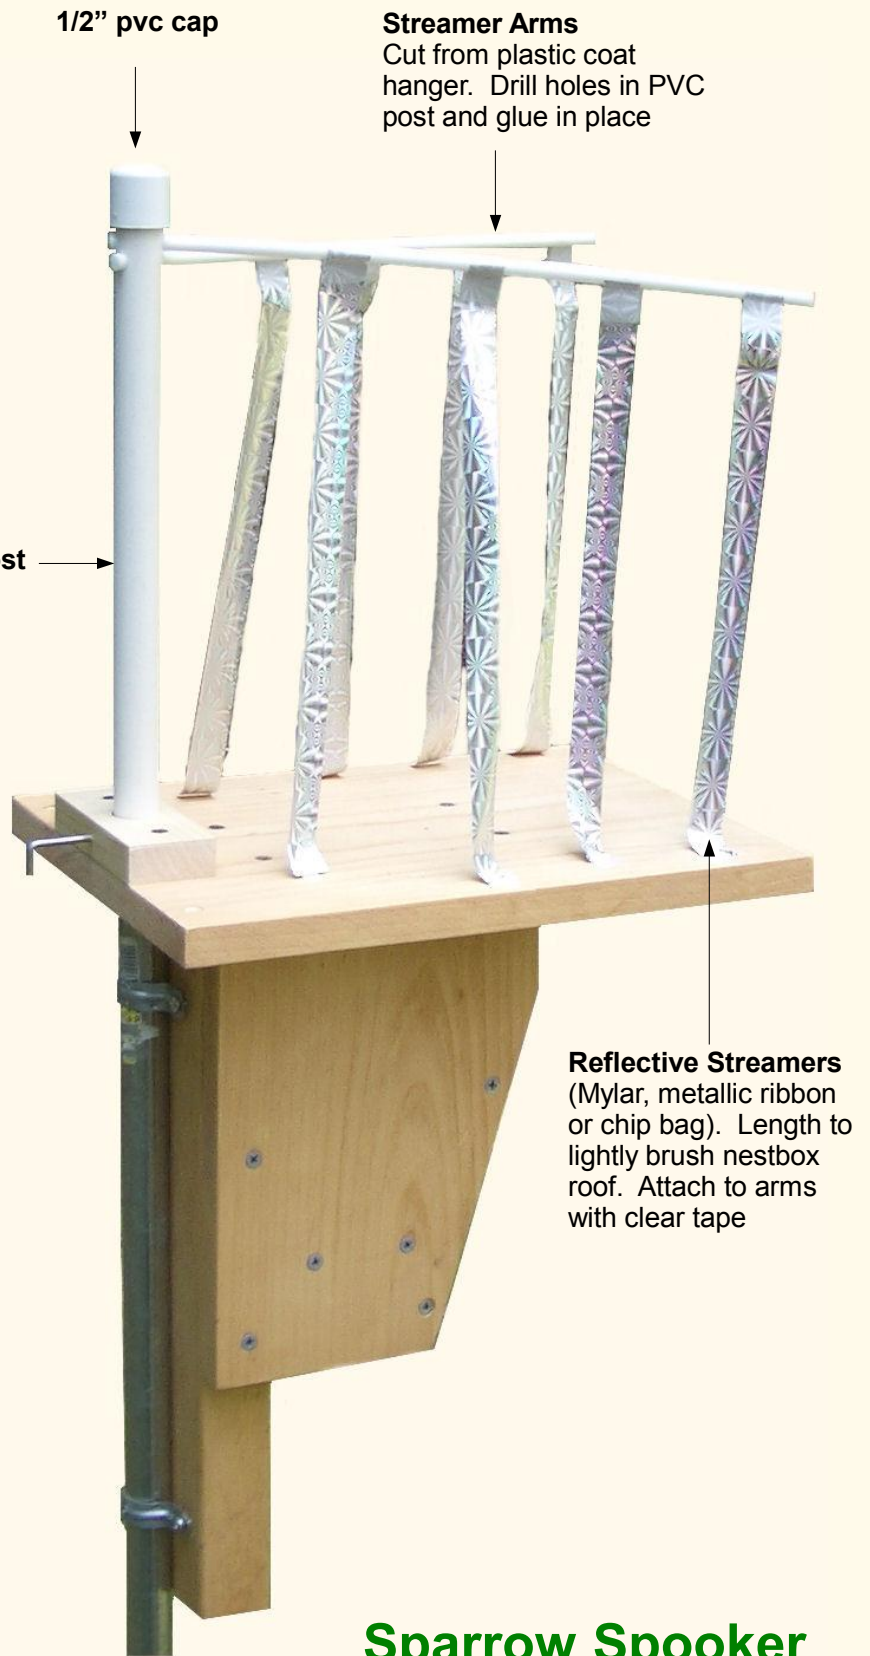

Mounting Options

Angle Bracket

7/8" dia. Hole for PVC post

Quick Mount/Dismount

Attach wood block to top of roof with screws. Angle screw secures pvc post and provides a quick mount/dismount system.

Wood Block

Attach wood block equal to dimension of roof overhang. Attach pvc post to block.

Sparrow Spooker

Install after first egg is laid and remove immediately after nestlings fledged.