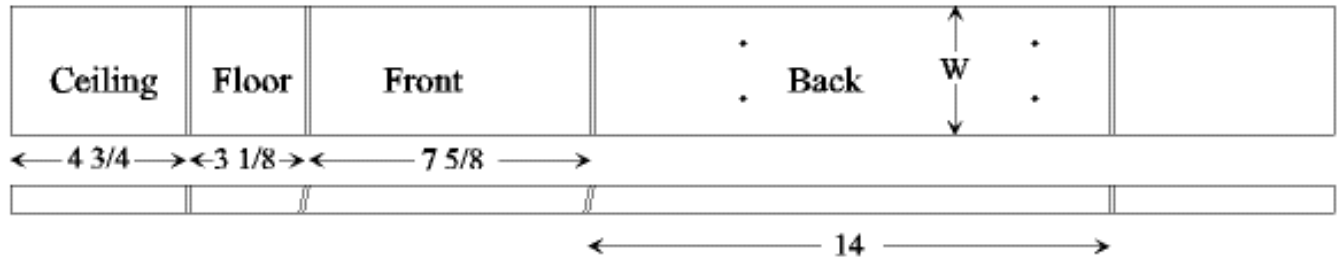

HUGHES SPARROW RESISTANT SLOT BOX

Designed by Loren Hughes
 1234 Tucker Beach Rd.
 Paris, IL 61944 Tel. 217-463-7175
 E-mail: lg Hughes@joink.com

North American Bluebird Society Approved

All angles are 11 degrees. W = Nominal 4" lumber (3 1/2 actual.) All wood from 1" stock (3/4 actual,) except cup made from 2 x 4 stock. Distance g = 1 1/4 inch.